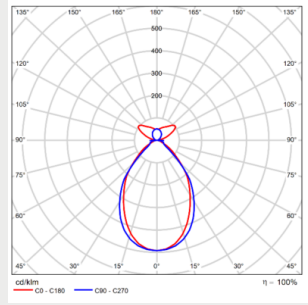

Valonjakauma

Phi Vision soft 75° UP25-D75