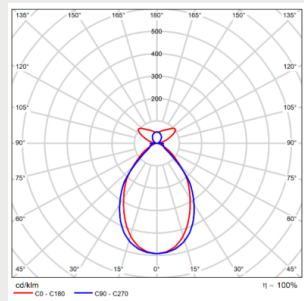

Valonjakauma

Phi Vision soft 75° UP25-D75