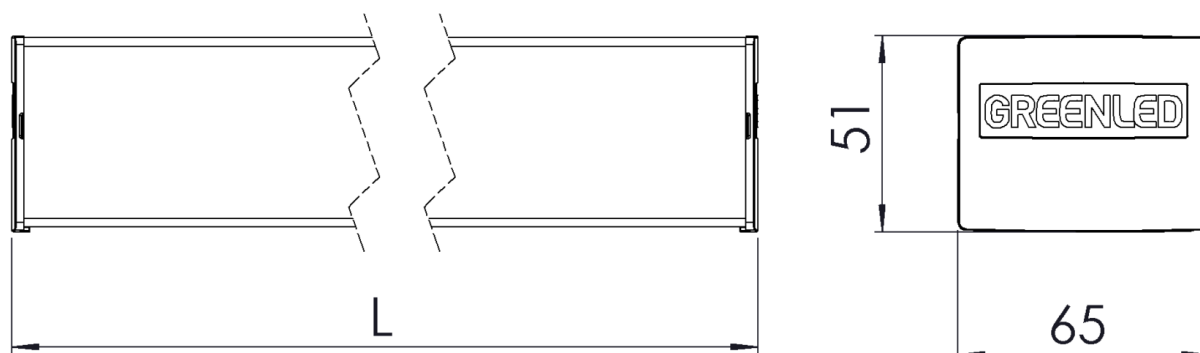

Mittapiirros

Mittakuva

Huomiot:

L = 1156 mm / 2283 mm