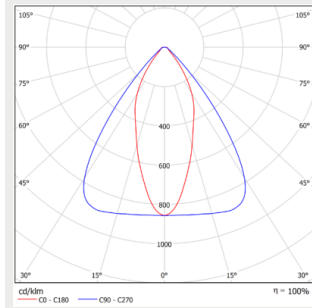

Valonjakauma

High Rack