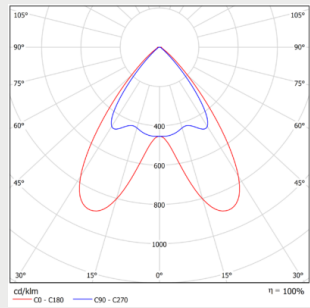

Huomiot:

1) SDCM ≤ 3

Valonjakauma

Extra Wide 90°

Medium 60°

Narrow 30°

Retail ASYM

Retail SYM