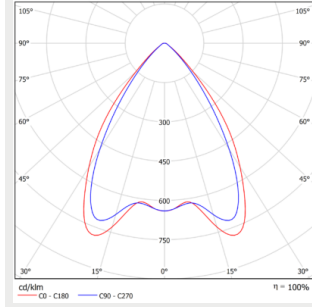

Huomiot:

1) SDCM ≤ 3

Valonjakauma

Extra Wide 90°

Medium 60°

Narrow 30°

Retail ASYM

Retail SYM