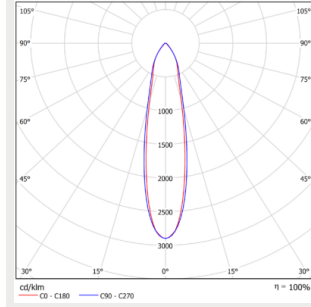

Huomiot:

1) SDCM ≤ 3

Valonjakauma

Extra Wide 90°

Medium 60°

Narrow 30°

Retail ASYM

Retail SYM