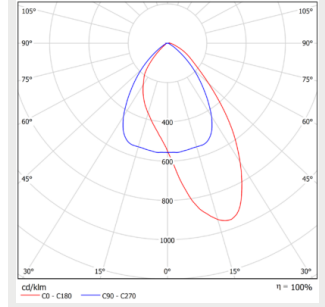

Huomiot:

1) SDCM ≤ 3

Valonjakauma

Extra Wide 90°

Medium 60°

Narrow 30°

Retail ASYM

Retail SYM